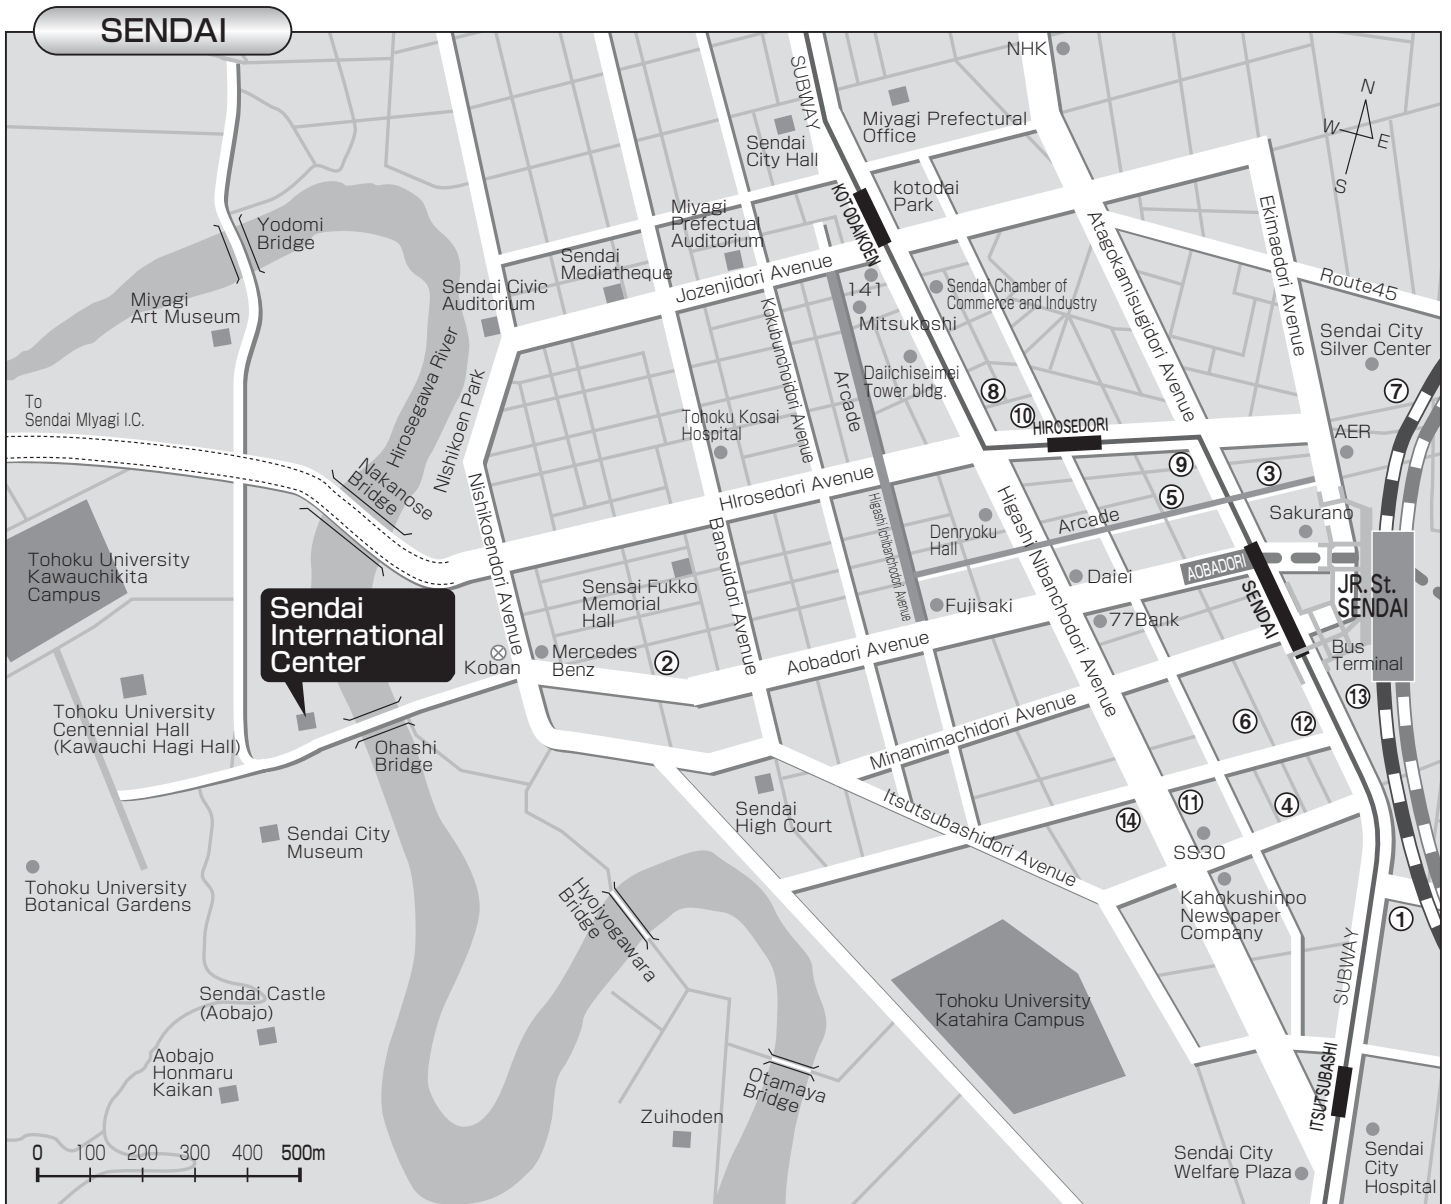

The 6th International Congress of Asian Society of Toxicology (ASIATOX-VI)

<Hotel name>

- | | |
|---|------------------------------|
| ① APA Villa Hotel Sendai-eki-Itsutsubashi | ⑧ Mitsui Garden Hotel Sendai |
| ② Ark Hotel Sendai | ⑨ Dormy In Sendai Annex |
| ③ Hotel Green Pacific | ⑩ Koyo Grand Hotel |
| ④ Hotel Green Mark | ⑪ Sendai Kokusai Hotel |
| ⑤ Hotel Premiun Green Plus | ⑫ Hotel Monterey Sendai |
| ⑥ Hotel Unisite Sendai | ⑬ Hotel Metropolitan Sendai |
| ⑦ Hotel JAL City Sendai | ⑭ The Westin Sendai |